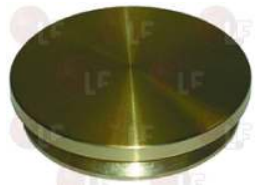

AMBASSADE 5039142

Suitable for:

3025726 BURNER BASE 1.5Kw
height 93 mm
burner cap internal \varnothing 39 mm
for Kitchen gas (AMBASSADE) CG1051B
for Pot stove gas (AMBASSADE) CG1052B

AMBASSADE 5039141

3025725 BURNER BASE 4Kw
height 93 mm
burner cap internal \varnothing 72 mm
for Kitchen gas (AMBASSADE) CG1051B - CG1052G

AMBASSADE 5039143

3025724 BURNER BASE 5Kw
height 147 mm
burner cap internal \varnothing 95 mm
for Kitchen gas (AMBASSADE) CG1051B - CG1052G

AMBASSADE 5039144

3025732 BURNER CAP \varnothing 116.5 mm 5Kw
for Pot stove gas (AMBASSADE) CG1052P

AMBASSADE 65330004

AMBASSADE 65330008

AMBASSADE 65350008

3025737 BURNER BASE \varnothing 98 mm 5Kw
height 38.5 mm
for Pot stove gas (AMBASSADE) CG1052P

AMBASSADE 64640006

AMBASSADE 65640006

3025738 BURNER CAP \varnothing 54.5 mm 1.5Kw
for Pot stove gas (AMBASSADE) CG1052P

AMBASSADE 65330002

AMBASSADE 65330005

3025734 BURNER BASE \varnothing 45 mm 1.5kW
height 38.5 mm
for Pot stove gas (AMBASSADE) CG1052P

AMBASSADE 65640003

3025739 BURNER CAP \varnothing 71.5 mm 3Kw
for Pot stove gas (AMBASSADE) CG1052P