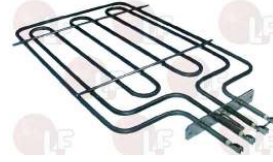

AMBASSADE 6537366

Suitable for:

3455140 HEATING ELEMENT 3100W 220V
length 380 mm - width 255 mm
flange 127x22 mm
for Oven under cooktop gas (AMBASSADE) CG1051
CG1052 - CG641

AMBASSADE 6530051

3756001 HEATING ELEMENT 3300W 230V
length 560 mm - width 100 mm
height 140 mm
for Bratt pan electric (AMBASSADE) - Series DBRE
for Bratt pan electric (CHARVET) - Series DBRE