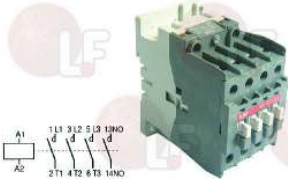

Suitable for:

AMBASSADE

Suitable for:

Contactors

3454065 CONTACTOR ABB A9-40-00
coil 9A 230V 50/60Hz 4Kw
3 normally open contacts
1 normally open auxiliary contact
for Bratt pan electric (CHARVET) - Series DBRE