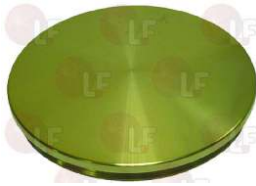

AMBASSADE 65640003

3025735 BURNER BASE \varnothing 68 mm 3Kw
height 38.5 mm
for Pot stove gas (AMBASSADE) CG1052P

AMBASSADE 65640004

3025736 BURNER BASE \varnothing 80.5 mm 4Kw
height 38.5 mm
for Pot stove gas (AMBASSADE) CG1052P

AMBASSADE 65640005

3025737 BURNER BASE \varnothing 98 mm 5Kw
height 38.5 mm
for Pot stove gas (AMBASSADE) CG1052P

AMBASSADE 64640006

AMBASSADE 65640006

AMBASSADE

Suitable for:

3025798 BURNER BASE RH 3Kw
height 93 mm
burner cap internal \varnothing 61 mm
for Kitchen gas (AMBASSADE) CG1051B - CG1052G

AMBASSADE 5039142

Suitable for:

3025726 BURNER BASE 1.5Kw
height 93 mm
burner cap internal \varnothing 39 mm
for Kitchen gas (AMBASSADE) CG1051B
for Pot stove gas (AMBASSADE) CG1052B

AMBASSADE 5039141

3025725 BURNER BASE 4Kw
height 93 mm
burner cap internal \varnothing 72 mm
for Kitchen gas (AMBASSADE) CG1051B - CG1052G

AMBASSADE 5039143

3025724 BURNER BASE 5Kw
height 147 mm
burner cap internal \varnothing 95 mm
for Kitchen gas (AMBASSADE) CG1051B - CG1052G

AMBASSADE 5039144

3025732 BURNER CAP \varnothing 116.5 mm 5Kw
for Pot stove gas (AMBASSADE) CG1052P