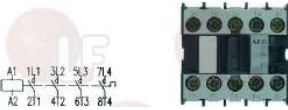

AMBASSADE 07679A

3446223 CONTACTOR AEG LS02K 6A 230V 2.2Kw
coil 230V 50/60Hz
4 normally open contacts
no auxiliary contact
for Kitchen electric (AMBASSADE) CFE705RT
CFE714RT