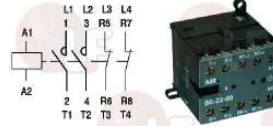

AMBASSADE 07667A

3454064 CONTACTOR ABB B6-22-00 9A 230V 50/60Hz
4Kw
2 normally open contacts
2 normally closed contacts
for Bratt pan gas (CHARVET) - Series DBRG