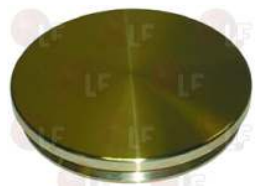

AMBASSADE 5039143

3025724 BURNER BASE 5Kw
height 147 mm
burner cap internal \varnothing 95 mm
for Kitchen gas (AMBASSADE) CG1051B - CG1052G

AMBASSADE 5039144

3025732 BURNER CAP \varnothing 116.5 mm 5Kw
for Pot stove gas (AMBASSADE) CG1052P

AMBASSADE 65330004

AMBASSADE 65330008

AMBASSADE 65350008

3025737 BURNER BASE \varnothing 98 mm 5Kw
height 38.5 mm
for Pot stove gas (AMBASSADE) CG1052P

AMBASSADE 64640006

AMBASSADE 65640006

3025738 BURNER CAP \varnothing 54.5 mm 1.5Kw
for Pot stove gas (AMBASSADE) CG1052P

AMBASSADE 65330002

AMBASSADE 65330005

3025734 BURNER BASE \varnothing 45 mm 1.5kW
height 38.5 mm
for Pot stove gas (AMBASSADE) CG1052P

AMBASSADE 65640003

3025739 BURNER CAP \varnothing 71.5 mm 3Kw
for Pot stove gas (AMBASSADE) CG1052P

AMBASSADE 65330006

3025735 BURNER BASE \varnothing 68 mm 3Kw
height 38.5 mm
for Pot stove gas (AMBASSADE) CG1052P

AMBASSADE 65640004

AMBASSADE

Suitable for:

3025740 BURNER CAP \varnothing 89.5 mm 4Kw
for Pot stove gas (AMBASSADE) CG1052P